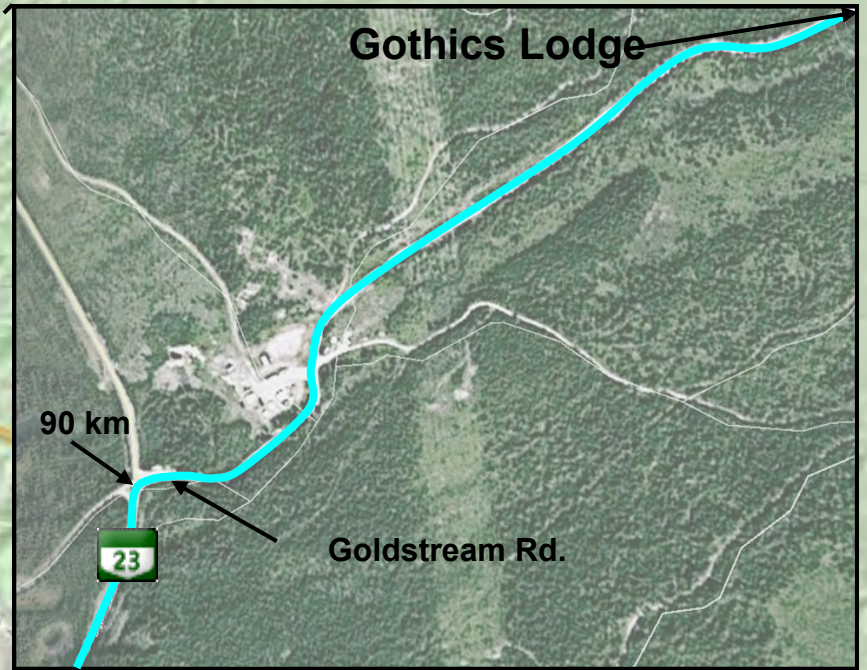

CMH Navigation - 403 762 7809
Banff Office - 1 800 661 0252

GPS Gothics Lodge Elev. = 709m/2326 ft
51° 38' 07.08" N 118° 28' 13.21" W

From **BANFF, AB** travel:

West on Hwy 1 to Revelstoke (285 km)
Turn **RIGHT** at the Frontier Motel on to Hwy 23 (90 km)
Turn **RIGHT** on to Goldstream Rd.(9.4 km)
Turn **LEFT** at CMH Gothics Sign (0.5 km)
Turn **LEFT** into Gothics Lodge (9.5 km)

90 Km →

CMH
GOTHICS

BRITISH