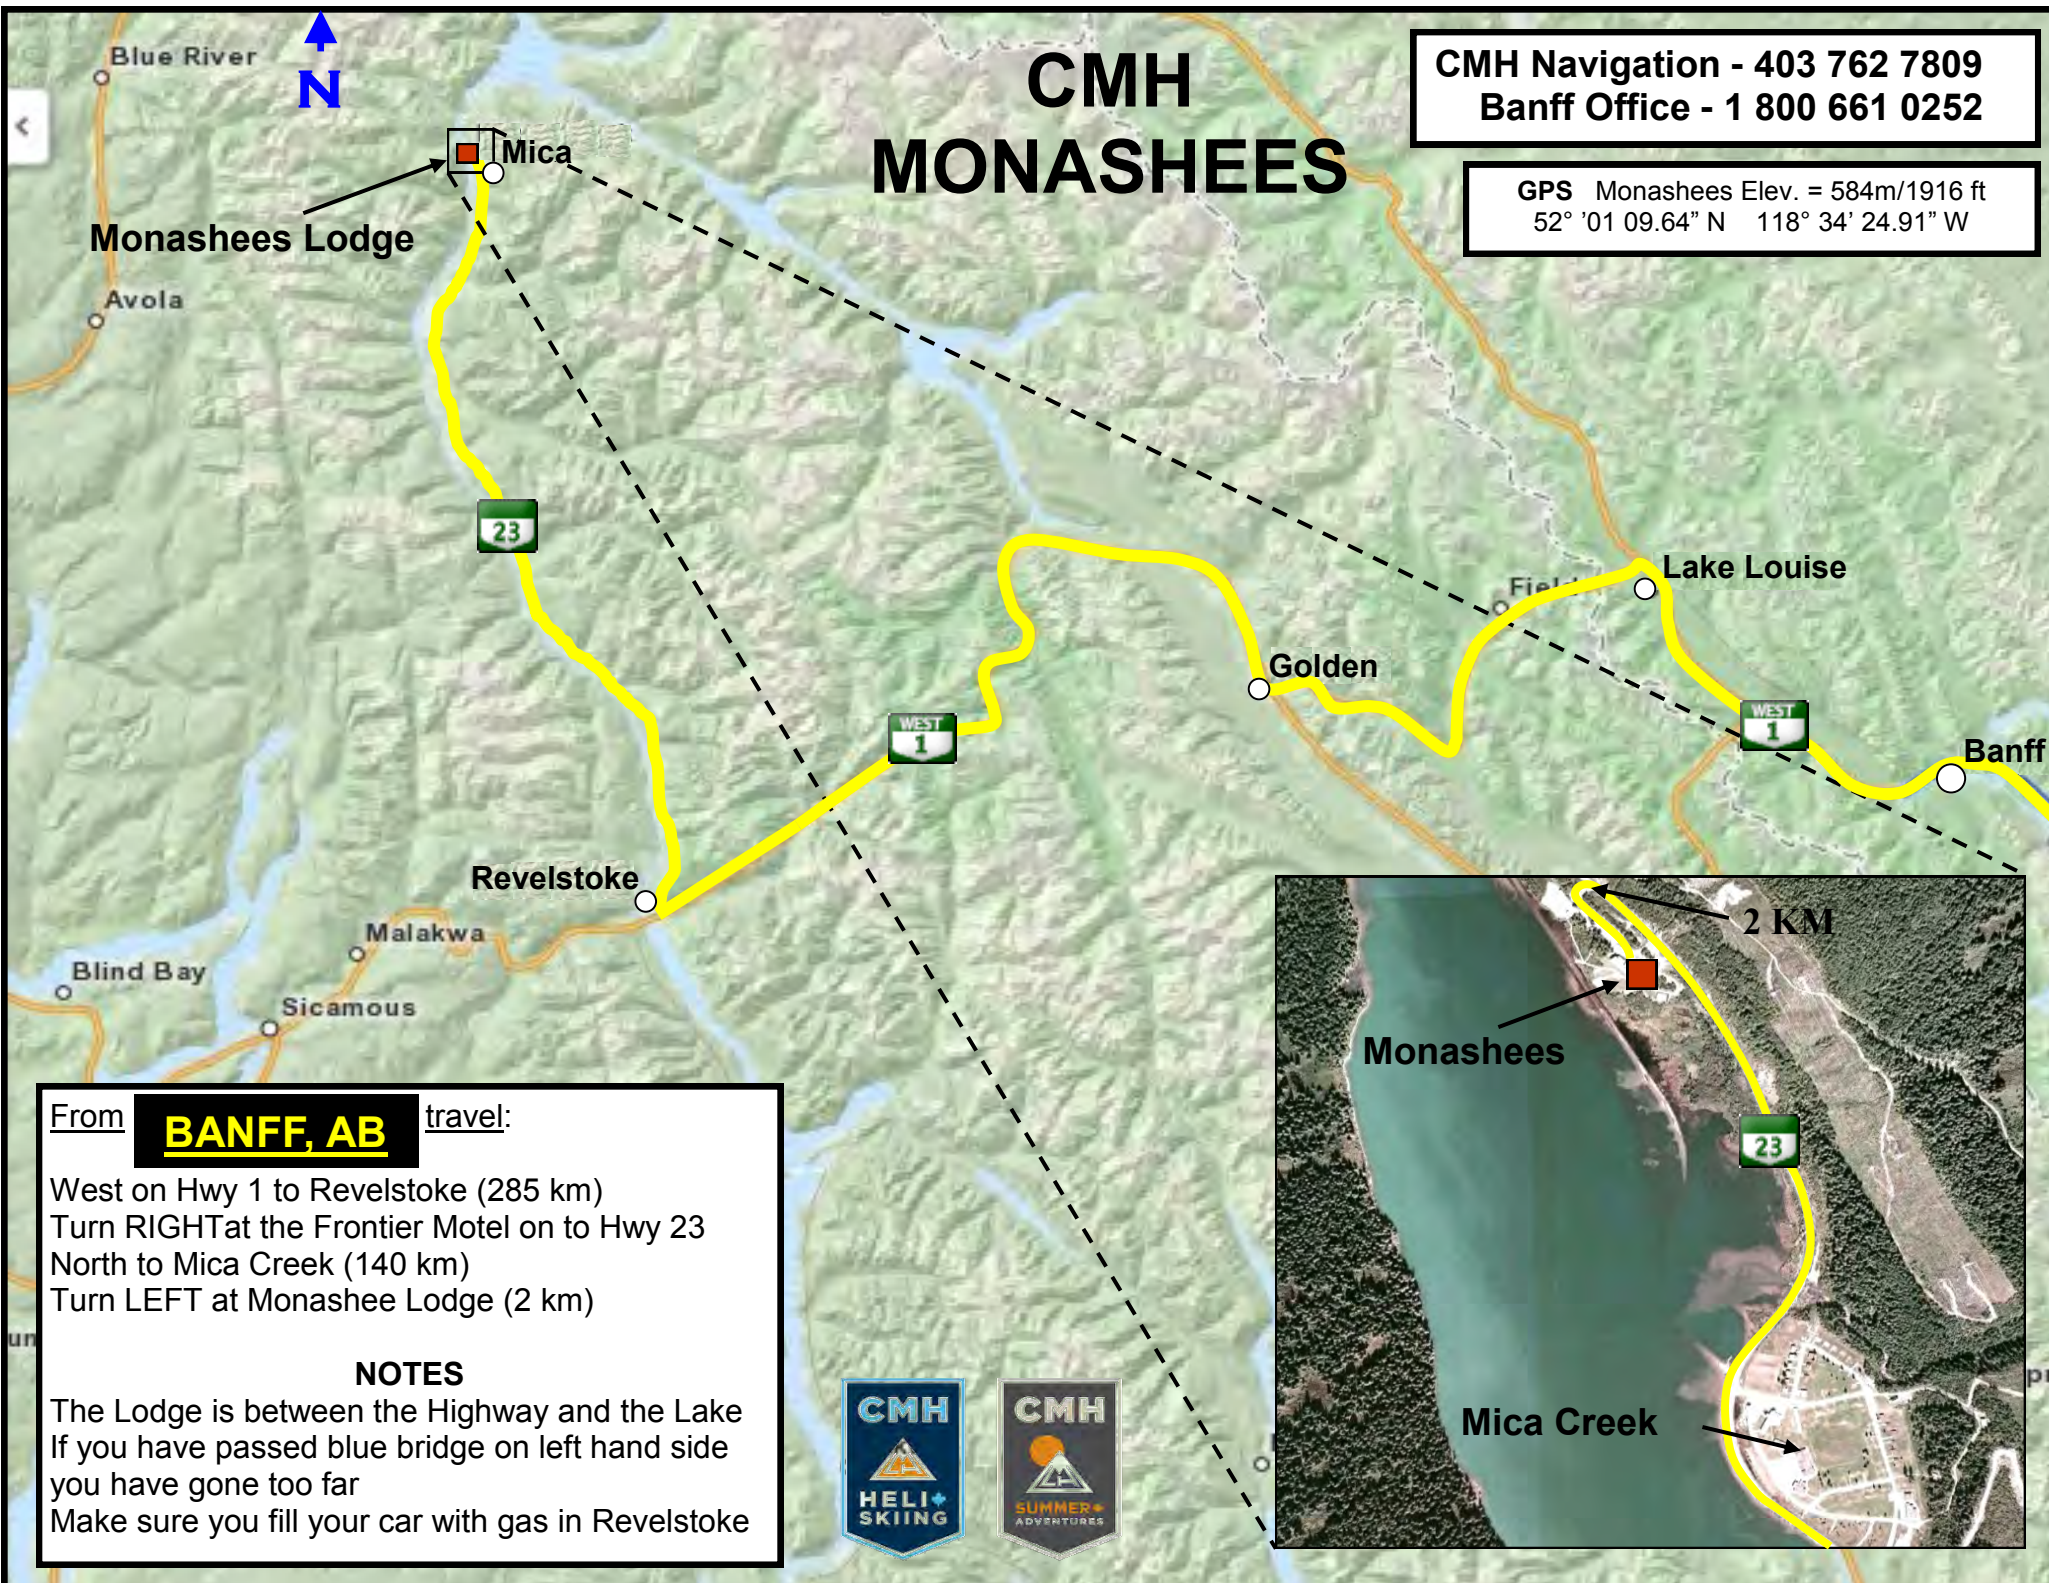

CMH MONASHEES

CMH Navigation - 403 762 7809
Banff Office - 1 800 661 0252

GPS Monashees Elev. = 584m/1916 ft
52° '01 09.64" N 118° 34' 24.91" W

From **BANFF, AB** travel:

- West on Hwy 1 to Revelstoke (285 km)
- Turn **RIGHT** at the Frontier Motel on to Hwy 23
- North to Mica Creek (140 km)
- Turn **LEFT** at Monashee Lodge (2 km)

NOTES

The Lodge is between the Highway and the Lake
If you have passed blue bridge on left hand side
you have gone too far
Make sure you fill your car with gas in Revelstoke